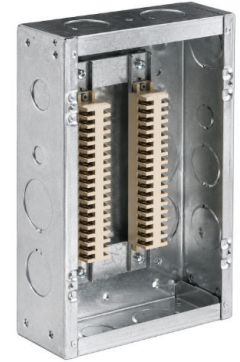

### Junction boxes – Fully Assembled with Cover and Terminals

MEGA Stock Code	Dimensions H x W x D (Inches)	Capacity (inches • wire count)
43-036	13-3/4 × 8-1/2 × 3-1/4	36 Screw Terminals, 72 Wires
43-072	24 × 8-1/2 × 3-1/4	72 Screw Terminals, 144 Wires
43-108	36 × 8-1/2 × 3-1/4	108 Screw Terminals, 216 Wires
TBP120-WAGO	36 × 8-1/2 × 3-1/4	120 Wago Push Style Terminals , 240 Wires
36CIR-NT	13-3/4 × 8-1/2 × 3-1/4	Box w/ No Terminals
72CIR-NT	24 × 8-1/2 × 3-1/4	Box w/ No Terminals
108CIR-NT	36 × 8-1/2 × 3-1/4	Box w/ No Terminals

- Junction boxes have knockouts on top, bottom and sides.
- Top/bottom knockouts are 2 and 1-1/2 in. - sides are 2, 1-1/2, 3/4 and 1/2 in.
- Photo shows box with components that may also be ordered separately.

### Features

- Enclosure and cover are manufactured from 16, 14, or 12 gauge G90 galvanized steel in accordance with UL Standards.
- The cover is designed to fit under the shed roof, held in place with plated steel screws.
- Mounting holes are embossed on the rear of each enclosure.
- ANSI 61 gray polyester powder coating wrinkle.
- Boxes are also available without knockouts — No knockouts boxes are made to order.

### Application

- Designed for use as a junction box or pull box.
- For outdoor use to provide protection against rain, sleet or snow, or indoors where dripping water is a problem.

**Note:** Product photos are for reference only.