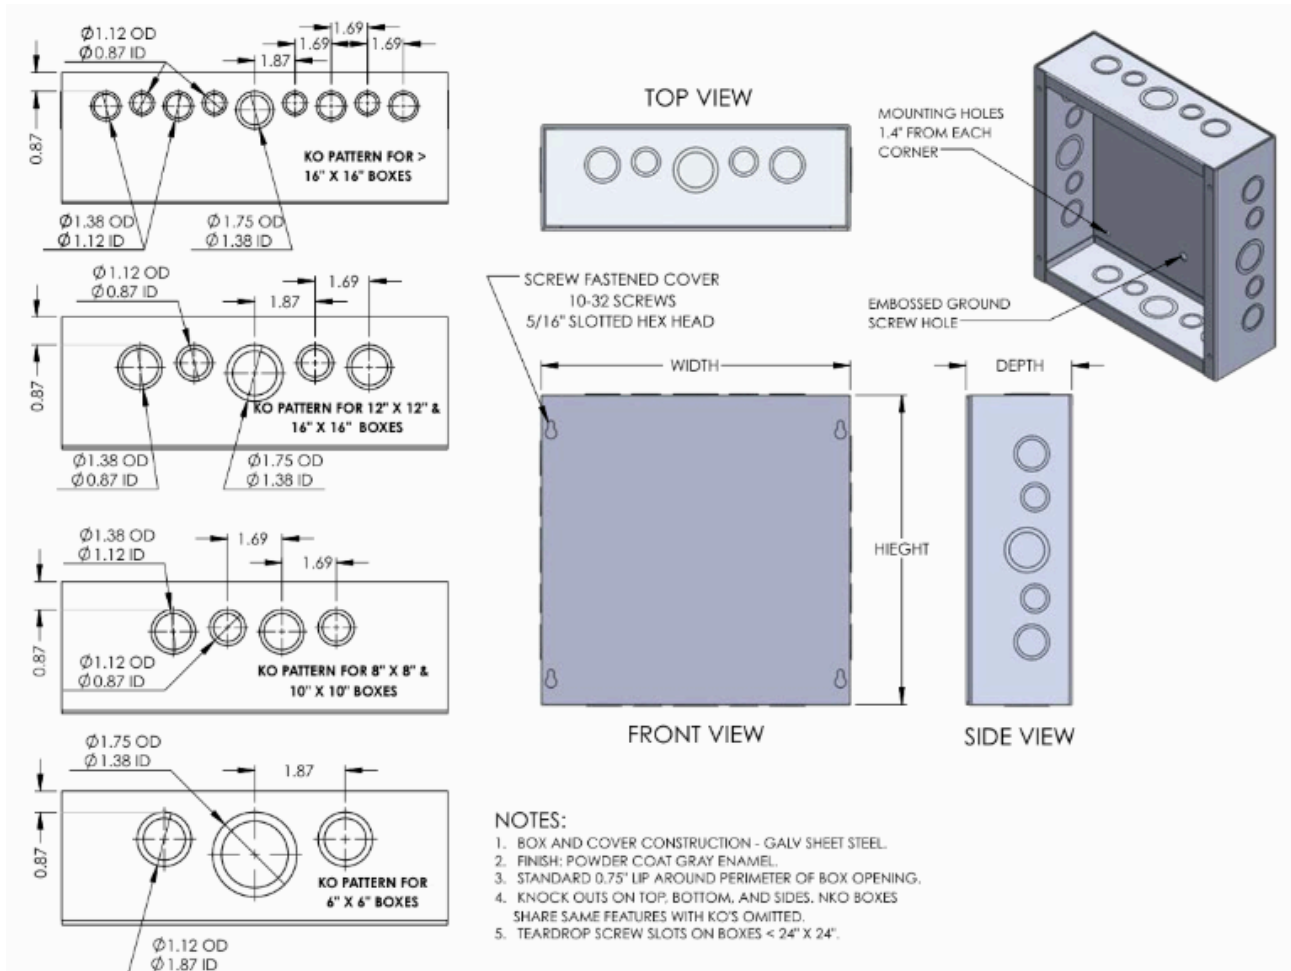

### Junction boxes – Fully Assembled with Cover and Terminals

MEGA Stock Code	Dimensions H x W x D (Inches)	Capacity (inches • wire count)
43-036	13-3/4 × 8-1/2 × 3-1/4	36 Screw Terminals, 72 Wires
43-072	24 × 8-1/2 × 3-1/4	72 Screw Terminals, 144 Wires
43-108	36 × 8-1/2 × 3-1/4	108 Screw Terminals, 216 Wires
TBP120-WAGO	36 × 8-1/2 × 3-1/4	120 Wago Push Style Terminals , 240 Wires
36CIR-NT	13-3/4 × 8-1/2 × 3-1/4	Box w/ No Terminals
72CIR-NT	24 × 8-1/2 × 3-1/4	Box w/ No Terminals
108CIR-NT	36 × 8-1/2 × 3-1/4	Box w/ No Terminals

- Junction boxes have knockouts on top, bottom and sides.
- Top/bottom knockouts are 2 and 1-1/2 in. - sides are 2, 1-1/2, 3/4 and 1/2 in.
- Photo shows box with components that may also be ordered separately.

### Features

- Enclosure and cover are manufactured from 16, 14, or 12 gauge G90 galvanized steel in accordance with UL Standards.
- The cover is designed to fit under the shed roof, held in place with plated steel screws.
- Mounting holes are embossed on the rear of each enclosure.
- ANSI 61 gray polyester powder coating wrinkle.
- Boxes are also available without knockouts — No knockouts boxes are made to order.