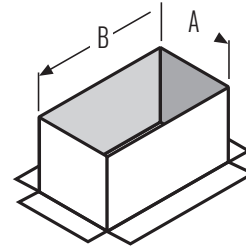

45° Elbow/Type D

Note: Product photos are for reference only.

Tees/Type C

MEGA Stock Code	Dimension A inches	Dimension B inches	Dimension C inches	For Use with Wireway P/N
UTEE 2525CSA	2-1/2	2-1/2	9-7/8	UGTR 2525120CSA
UTEE 254CSA	2-1/2	4	9-7/8	UGTR 254120CSA
UTEE 256CSA	2-1/2	6	9-7/8	UGTR 256120CSA
UTEE 258CSA	2-1/2	8	9-7/8	UGTR 258120CSA
UTEE 44CSA	4	4	11-3/8	UGTR 44120CSA
UTEE 46CSA	4	6	11-3/8	UGTR 46120CSA
UTEE 48CSA	4	8	11-3/8	UGTR 48120CSA
UTEE 66CSA	6	6	13-3/8	UGTR 66120CSA
UTEE 88CSA	8	8	15-3/8	UGTR 88120CSA

Tees / Type C

Tees/Type D

MEGA Stock Code	Dimension A inches	Dimension B inches	Dimension C inches	For Use with Wireway P/N
UTEE 425CSA	4	2-1/2	11-3/8	UGTR 254120CSA
UTEE 625CSA	6	2-1/2	13-3/8	UGTR 256120CSA
UTEE 825CSA	8	2-1/2	15-3/8	UGTR 258120CSA
UTEE 64CSA	6	4	13-3/8	UGTR 46120CSA
UTEE 84CSA	8	4	15-3/8	UGTR 48120CSA

Tees / Type D

Note: Product photos are for reference only.

Panel Connectors

MEGA Stock Code	Dimension A inches	Dimension B inches
UPCN 2525CSA	2-1/8	2-7/16
UPCN 254CSA	2-1/8	3-15/16
UPCN 256CSA	2-1/8	5-15/16
UPCN 258CSA	2-1/8	7-15/16
UPCN 44CSA	3-5/8	3-15/16
UPCN 46CSA	3-5/8	5-15/16
UPCN 48CSA	3-5/8	7-15/16
UPCN 66CSA	5-5/8	5-15/16
UPCN 88CSA	7-5/8	7-15/16