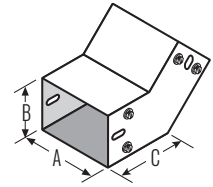

90° Elbow/Type C

90° Elbow/Type D

MEGA Stock Code	Dimension A inches	Dimension B inches	Dimension C inches	For Use with Wireway P/N
UL90 425CSA	4	2-1/2	6-1/4	UGTR 254120CSA
UL90 625CSA	6	2-1/2	6-1/4	UGTR 256120CSA
UL90 825CSA	8	2-1/2	6-1/4	UGTR 258120CSA
UL90 64CSA	6	4	7-3/4	UGTR 46120CSA
UL90 84CSA	8	4	7-3/4	UGTR 48120CSA

90° Elbow/Type D

Note: Product photos are for reference only.

45° Elbow/Type C

MEGA Stock Code	Dimension A inches	Dimension B inches	Dimension C inches	For Use with Wireway P/N
UL45 2525CSA	2-1/2	2-1/2	4-9/16	UGTR 2525120CSA
UL45 254CSA	2-1/2	4	5-1/4	UGTR 254120CSA
UL45 256CSA	2-1/2	6	6	UGTR 256120CSA
UL45 258CSA	2-1/2	8	6-1/2	UGTR 258120CSA
UL45 44CSA	4	4	5-1/4	UGTR 44120CSA
UL45 46CSA	4	6	6	UGTR 46120CSA
UL45 48CSA	4	8	6-1/2	UGTR 48120CSA
UL45 66CSA	6	6	6	UGTR 66120CSA
UL45 88CSA	8	8	6-1/2	UGTR 88120CSA

45° Elbow/Type C

45° Elbow/Type D

MEGA Stock Code	Dimension A inches	Dimension B inches	Dimension C inches	For Use with Wireway P/N
UL45 425CSA	4	2-1/2	4-9/16	UGTR 254120CSA
UL45 625CSA	6	2-1/2	4-9/16	UGTR 256120CSA
UL45 825CSA	8	2-1/2	4-9/16	UGTR 258120CSA
UL45 64CSA	6	4	5-1/4	UGTR 46120CSA
UL45 84CSA	8	4	5-1/4	UGTR 48120CSA

45° Elbow/Type D

Note: Product photos are for reference only.

Tees/Type C

MEGA Stock Code	Dimension A inches	Dimension B inches	Dimension C inches	For Use with Wireway P/N
UTEE 2525CSA	2-1/2	2-1/2	9-7/8	UGTR 2525120CSA
UTEE 254CSA	2-1/2	4	9-7/8	UGTR 254120CSA
UTEE 256CSA	2-1/2	6	9-7/8	UGTR 256120CSA
UTEE 258CSA	2-1/2	8	9-7/8	UGTR 258120CSA
UTEE 44CSA	4	4	11-3/8	UGTR 44120CSA
UTEE 46CSA	4	6	11-3/8	UGTR 46120CSA
UTEE 48CSA	4	8	11-3/8	UGTR 48120CSA
UTEE 66CSA	6	6	13-3/8	UGTR 66120CSA
UTEE 88CSA	8	8	15-3/8	UGTR 88120CSA