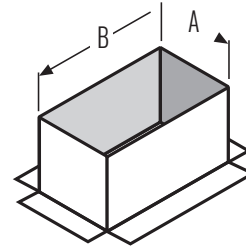

45° Elbow/Type D

Note: Product photos are for reference only.

Tees/Type C

MEGA Stock Code	Dimension A inches	Dimension B inches	Dimension C inches	For Use with Wireway P/N
UTEE 2525CSA	2-1/2	2-1/2	9-7/8	UGTR 2525120CSA
UTEE 254CSA	2-1/2	4	9-7/8	UGTR 254120CSA
UTEE 256CSA	2-1/2	6	9-7/8	UGTR 256120CSA
UTEE 258CSA	2-1/2	8	9-7/8	UGTR 258120CSA
UTEE 44CSA	4	4	11-3/8	UGTR 44120CSA
UTEE 46CSA	4	6	11-3/8	UGTR 46120CSA
UTEE 48CSA	4	8	11-3/8	UGTR 48120CSA
UTEE 66CSA	6	6	13-3/8	UGTR 66120CSA
UTEE 88CSA	8	8	15-3/8	UGTR 88120CSA

Tees / Type C

Tees/Type D

MEGA Stock Code	Dimension A inches	Dimension B inches	Dimension C inches	For Use with Wireway P/N
UTEE 425CSA	4	2-1/2	11-3/8	UGTR 254120CSA
UTEE 625CSA	6	2-1/2	13-3/8	UGTR 256120CSA
UTEE 825CSA	8	2-1/2	15-3/8	UGTR 258120CSA
UTEE 64CSA	6	4	13-3/8	UGTR 46120CSA
UTEE 84CSA	8	4	15-3/8	UGTR 48120CSA

Tees / Type D

Note: Product photos are for reference only.

Panel Connectors

MEGA Stock Code	Dimension A inches	Dimension B inches
UPCN 2525CSA	2-1/8	2-7/16
UPCN 254CSA	2-1/8	3-15/16
UPCN 256CSA	2-1/8	5-15/16
UPCN 258CSA	2-1/8	7-15/16
UPCN 44CSA	3-5/8	3-15/16
UPCN 46CSA	3-5/8	5-15/16
UPCN 48CSA	3-5/8	7-15/16
UPCN 66CSA	5-5/8	5-15/16
UPCN 88CSA	7-5/8	7-15/16