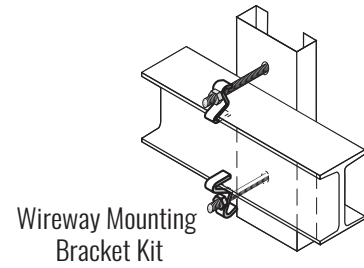

Couplings

Note: Product photos are for reference only.

Insulated Bushings

MEGA Stock Code	Dimension A inches	Dimension B inches
UI SB 2525CSA	2-1/8	2-7/16
UI SB 254CSA	2-1/8	3-15/16
UI SB 256CSA	2-1/8	5-15/16
UI SB 258CSA	2-1/8	7-15/16
UI SB 44CSA	3-5/8	3-15/16
UI SB 46CSA	3-5/8	5-15/16
UI SB 48CSA	3-5/8	7-15/16
UI SB 66CSA	5-5/8	5-15/16
UI SB 88CSA	7-5/8	7-15/16

Insulated Bushings

Trough Reducers

MEGA Stock Code	Adapts from this size inches	...to this size inches
URED 2542525CSA	2-1/2 x 4	2-1/2 x 2-1/2
URED 254256CSA	2-1/2 x 4	2-1/2 x 6
URED 25666CSA	2-1/2 x 6	6 x 6
URED 25888CSA	2-1/2 x 8	8 x 8
URED 442525CSA	4 x 4	2-1/2 x 2-1/2
URED 44254CSA	4 x 4	2-1/2 x 4
URED 44256CSA	4 x 4	2-1/2 x 6
URED 4446CSA	4 x 4	4 x 6
URED 4448CSA	4 x 4	4 x 8
URED 46254CSA	4 x 6	2-1/2 x 4
URED 48254CSA	4 x 8	2-1/2 x 4
URED 6644CSA	6 x 6	4 x 4
URED 6664CSA	6 x 6	6 x 4
URED 8844CSA	8 x 8	4 x 4
URED 25844CSA	2-1/2 x 8	4 x 4
URED 48256CSA	4 x 8	2-1/2 x 6
URED 8848CSA	8 x 8	4 x 8
URED 8866CSA	8 x 8	6 x 6

Trough Reducers

Note: Product photos are for reference only.

Wireway Mounting Bracket Kit - Used to Attach Wireway to Steel I-beams

MEGA Stock Code	Description
TR-MTG-KIT	Bracket, with 5 in. mounting bolt, nut and two washers