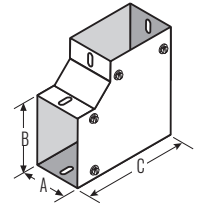

Note: Product photos are for reference only.

Galvanized Steel Wireway With Cover

MEGA Stock Code	Dimension A inches	Dimension B inches	Dimension C inches
UGTR 2525120CSA	2-1/2	2-1/2	120
UGTR 254120CSA	2-1/2	4	120
UGTR 256120CSA	2-1/2	6	120
UGTR 258120CSA	2-1/2	8	120
UGTR 44120CSA	4	4	120
UGTR 46120CSA	4	6	120
UGTR 48120CSA	4	8	120
UGTR 66120CSA	6	6	120
UGTR 88120CSA	8	8	120

Galvanized Steel Wireway

Covers and Screws

MEGA Stock Code	Description	Dimension A inches	Dimension B inches
CU25	Cover	2-1/2	60
CU44	Cover	4	60
CU66	Cover	6	60
CU88	Cover	8	60
59-020	Cover Screw, #10-32 x 1/2 in	N/A	N/A

Wireway Cover

Note: Product photos are for reference only.

90° Elbow/Type C

MEGA Stock Code	Dimension A inches	Dimension B inches	Dimension C inches	For Use with Wireway P/N
UL90 2525CSA	2-1/2	2-1/2	6-1/4	UGTR 2525120CSA
UL90 254CSA	2-1/2	4	7-3/4	UGTR 254120CSA
UL90 256CSA	2-1/2	6	9-3/4	UGTR 256120CSA
UL90 258CSA	2-1/2	8	11-3/4	UGTR 258120CSA
UL90 44CSA	4	4	7-3/4	UGTR 44120CSA
UL90 46CSA	4	6	9-3/4	UGTR 46120CSA
UL90 48CSA	4	8	11-3/4	UGTR 48120CSA
UL90 66CSA	6	6	9-3/4	UGTR 66120CSA
UL90 88CSA	8	8	11-3/4	UGTR 88120CSA