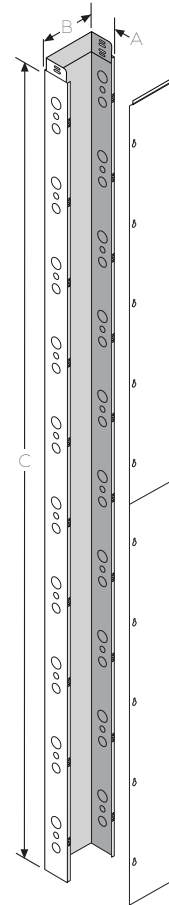

Wireway Product Identification

90° Elbow/Type C

90° Elbow/Type D

Trough Reducers

45° Elbow/Type C

45° Elbow/Type D

Tees / Type C

Galvanized Steel Wireway

Tees / Type D

Panel Connectors

End Plates

Insulated Bushings

Couplings

Available Sizes:

- 2-1/2 x 2-1/2
- 2-1/2 x 4
- 2-1/2 x 6
- 2-1/2 x 8
- 4 x 4
- 4 x 6
- 4 x 8
- 6 x 6
- 8 x 8

Wireway Cover

Note: Product photos are for reference only.

Galvanized Steel Wireway With Cover

MEGA Stock Code	Dimension A inches	Dimension B inches	Dimension C inches
UGTR 2525120CSA	2-1/2	2-1/2	120
UGTR 254120CSA	2-1/2	4	120
UGTR 256120CSA	2-1/2	6	120
UGTR 258120CSA	2-1/2	8	120
UGTR 44120CSA	4	4	120
UGTR 46120CSA	4	6	120
UGTR 48120CSA	4	8	120
UGTR 66120CSA	6	6	120
UGTR 88120CSA	8	8	120

Galvanized Steel Wireway

Covers and Screws

MEGA Stock Code	Description	Dimension A inches	Dimension B inches
CU25	Cover	2-1/2	60
CU44	Cover	4	60
CU66	Cover	6	60
CU88	Cover	8	60
59-020	Cover Screw, #10-32 x 1/2 in	N/A	N/A