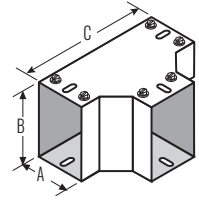

90° Elbow/Type D

Note: Product photos are for reference only.

45° Elbow/Type C

MEGA Stock Code	Dimension A inches	Dimension B inches	Dimension C inches	For Use with Wireway P/N
UL45 2525CSA	2-1/2	2-1/2	4-9/16	UGTR 2525120CSA
UL45 254CSA	2-1/2	4	5-1/4	UGTR 254120CSA
UL45 256CSA	2-1/2	6	6	UGTR 256120CSA
UL45 258CSA	2-1/2	8	6-1/2	UGTR 258120CSA
UL45 44CSA	4	4	5-1/4	UGTR 44120CSA
UL45 46CSA	4	6	6	UGTR 46120CSA
UL45 48CSA	4	8	6-1/2	UGTR 48120CSA
UL45 66CSA	6	6	6	UGTR 66120CSA
UL45 88CSA	8	8	6-1/2	UGTR 88120CSA

45° Elbow/Type C

45° Elbow/Type D

MEGA Stock Code	Dimension A inches	Dimension B inches	Dimension C inches	For Use with Wireway P/N
UL45 425CSA	4	2-1/2	4-9/16	UGTR 254120CSA
UL45 625CSA	6	2-1/2	4-9/16	UGTR 256120CSA
UL45 825CSA	8	2-1/2	4-9/16	UGTR 258120CSA
UL45 64CSA	6	4	5-1/4	UGTR 46120CSA
UL45 84CSA	8	4	5-1/4	UGTR 48120CSA

45° Elbow/Type D

Note: Product photos are for reference only.

Tees/Type C

MEGA Stock Code	Dimension A inches	Dimension B inches	Dimension C inches	For Use with Wireway P/N
UTEE 2525CSA	2-1/2	2-1/2	9-7/8	UGTR 2525120CSA
UTEE 254CSA	2-1/2	4	9-7/8	UGTR 254120CSA
UTEE 256CSA	2-1/2	6	9-7/8	UGTR 256120CSA
UTEE 258CSA	2-1/2	8	9-7/8	UGTR 258120CSA
UTEE 44CSA	4	4	11-3/8	UGTR 44120CSA
UTEE 46CSA	4	6	11-3/8	UGTR 46120CSA
UTEE 48CSA	4	8	11-3/8	UGTR 48120CSA
UTEE 66CSA	6	6	13-3/8	UGTR 66120CSA
UTEE 88CSA	8	8	15-3/8	UGTR 88120CSA