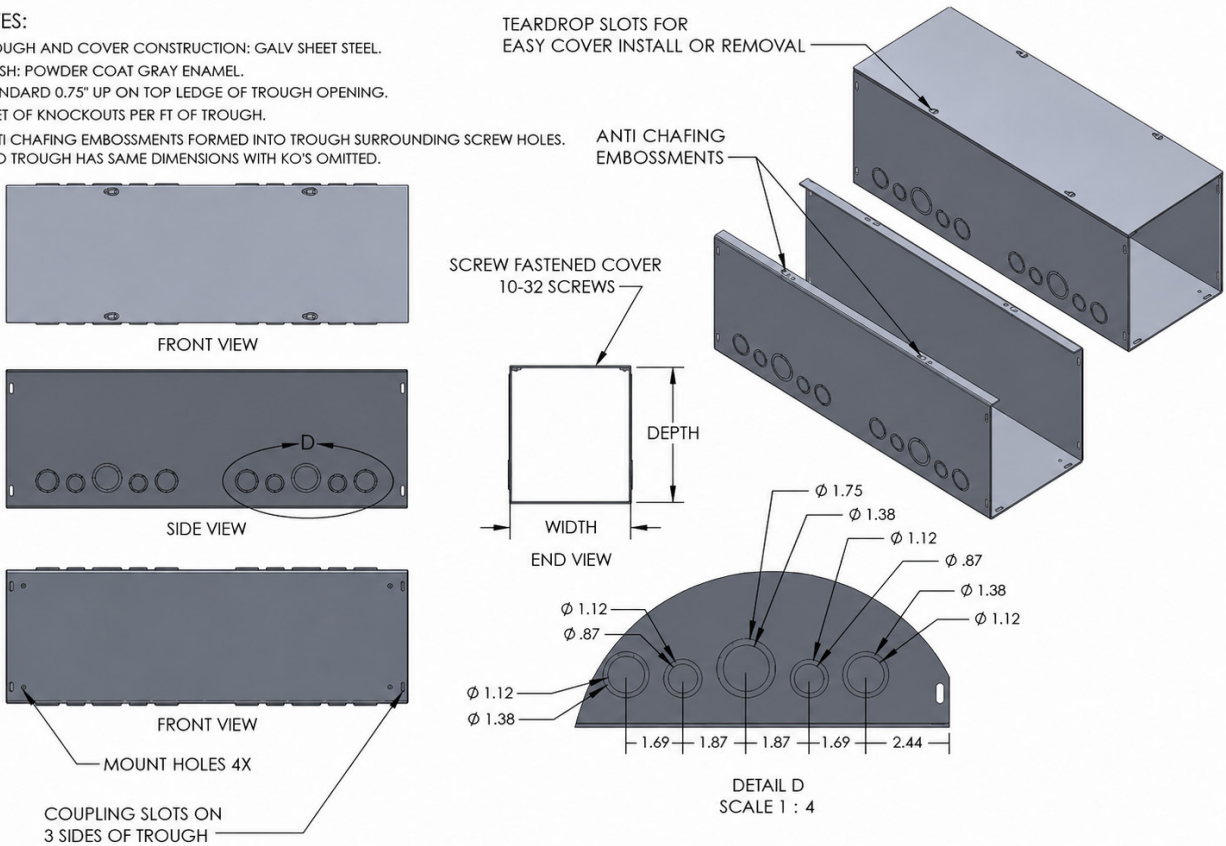

Type 1 Indoor Wireway

NOTES:

1. TROUGH AND COVER CONSTRUCTION: GALV SHEET STEEL.
2. FINISH: POWDER COAT GRAY ENAMEL.
3. STANDARD 0.75" UP ON TOP LEDGE OF TROUGH OPENING.
4. 1 SET OF KNOCKOUTS PER FT OF TROUGH.
5. ANTI CHAFING EMBOSSMENTS FORMED INTO TROUGH SURROUNDING SCREW HOLES.
6. NKO TROUGH HAS SAME DIMENSIONS WITH KO'S OMITTED.

ENHANCED PERFORMANCE

- Wireway and cover are manufactured from 16 gauge steel.
- Available with or without knockouts. For no knockouts, refer to suffix -NK in catalog number.
- Available with or without paint. For no paint, refer to suffix -NP in catalog number. Non painted trough is nonstock.
- Covers incorporate teardrop slots for easy installation or removal and are attached with plated steel screws.
- Available in six standard sizes: 4 x 4, 6 x 6, 8 x 8, 10 x 10 and 12 x 12. Lengths between 1ft and 5ft. Custom sizes available upon request.
- Wide range of fittings allows for change of direction, junctions, terminations as well as transition from competitors products.
- ANSI 61 gray polyester powder coat finish.
- Available accessories shown on trough accessories page

APPLICATION

- Designed to allow long interrupted runs of electrical wiring for indoor applications where moisture and dust are not a problem.
- NEMA Type 1
- UL 870 Type 1
- CUL Type 1 (equivalent to CSA)

Note: Product photos are for reference only.