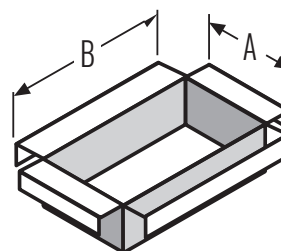

Panel Connectors

End Plates

MEGA Stock Code	Dimension A inches	Dimension B inches
UEPT 2525CSA	2-1/8	2-7/16
UEPT 254CSA	2-1/8	3-15/16
UEPT 256CSA	2-1/8	5-15/16
UEPT 258CSA	2-1/8	7-15/16
UEPT 44CSA	3-5/8	3-15/16
UEPT 46CSA	3-5/8	5-15/16
UEPT 48CSA	3-5/8	7-15/16
UEPT 66CSA	5-5/8	5-15/16
UEPT 88CSA	7-5/8	7-15/16

End Plates

Couplings

MEGA Stock Code	Dimension A inches	Dimension B inches
UCON 2525CSA	2-1/8	2-7/16
UCON 254CSA	2-1/8	3-15/16
UCON 256CSA	2-1/8	5-15/16
UCON 258CSA	2-1/8	7-15/16
UCON 44CSA	3-5/8	3-15/16
UCON 46CSA	3-5/8	5-15/16
UCON 48CSA	3-5/8	7-15/16
UCON 66CSA	5-5/8	5-15/16
UCON 88CSA	7-5/8	7-15/16

Couplings

Note: Product photos are for reference only.

Insulated Bushings

MEGA Stock Code	Dimension A inches	Dimension B inches
UI SB 2525CSA	2-1/8	2-7/16
UI SB 254CSA	2-1/8	3-15/16
UI SB 256CSA	2-1/8	5-15/16
UI SB 258CSA	2-1/8	7-15/16
UI SB 44CSA	3-5/8	3-15/16
UI SB 46CSA	3-5/8	5-15/16
UI SB 48CSA	3-5/8	7-15/16
UI SB 66CSA	5-5/8	5-15/16
UI SB 88CSA	7-5/8	7-15/16