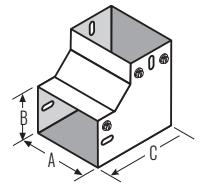

Galvanized Steel Wireway

Covers and Screws

MEGA Stock Code	Description	Dimension A inches	Dimension B inches
CU25	Cover	2-1/2	60
CU44	Cover	4	60
CU66	Cover	6	60
CU88	Cover	8	60
59-020	Cover Screw, #10-32 x 1/2 in	N/A	N/A

Wireway Cover

Note: Product photos are for reference only.

90° Elbow/Type C

MEGA Stock Code	Dimension A inches	Dimension B inches	Dimension C inches	For Use with Wireway P/N
UL90 2525CSA	2-1/2	2-1/2	6-1/4	UGTR 2525120CSA
UL90 254CSA	2-1/2	4	7-3/4	UGTR 254120CSA
UL90 256CSA	2-1/2	6	9-3/4	UGTR 256120CSA
UL90 258CSA	2-1/2	8	11-3/4	UGTR 258120CSA
UL90 44CSA	4	4	7-3/4	UGTR 44120CSA
UL90 46CSA	4	6	9-3/4	UGTR 46120CSA
UL90 48CSA	4	8	11-3/4	UGTR 48120CSA
UL90 66CSA	6	6	9-3/4	UGTR 66120CSA
UL90 88CSA	8	8	11-3/4	UGTR 88120CSA

90° Elbow/Type C

90° Elbow/Type D

MEGA Stock Code	Dimension A inches	Dimension B inches	Dimension C inches	For Use with Wireway P/N
UL90 425CSA	4	2-1/2	6-1/4	UGTR 254120CSA
UL90 625CSA	6	2-1/2	6-1/4	UGTR 256120CSA
UL90 825CSA	8	2-1/2	6-1/4	UGTR 258120CSA
UL90 64CSA	6	4	7-3/4	UGTR 46120CSA
UL90 84CSA	8	4	7-3/4	UGTR 48120CSA