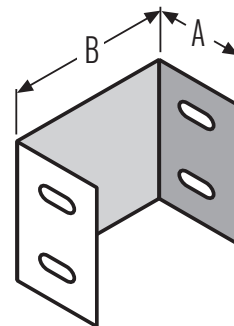

Tees / Type D

Note: Product photos are for reference only.

Panel Connectors

MEGA Stock Code	Dimension A inches	Dimension B inches
UPCN 2525CSA	2-1/8	2-7/16
UPCN 254CSA	2-1/8	3-15/16
UPCN 256CSA	2-1/8	5-15/16
UPCN 258CSA	2-1/8	7-15/16
UPCN 44CSA	3-5/8	3-15/16
UPCN 46CSA	3-5/8	5-15/16
UPCN 48CSA	3-5/8	7-15/16
UPCN 66CSA	5-5/8	5-15/16
UPCN 88CSA	7-5/8	7-15/16

Panel Connectors

End Plates

MEGA Stock Code	Dimension A inches	Dimension B inches
UEPT 2525CSA	2-1/8	2-7/16
UEPT 254CSA	2-1/8	3-15/16
UEPT 256CSA	2-1/8	5-15/16
UEPT 258CSA	2-1/8	7-15/16
UEPT 44CSA	3-5/8	3-15/16
UEPT 46CSA	3-5/8	5-15/16
UEPT 48CSA	3-5/8	7-15/16
UEPT 66CSA	5-5/8	5-15/16
UEPT 88CSA	7-5/8	7-15/16

End Plates

Couplings

MEGA Stock Code	Dimension A inches	Dimension B inches
UCON 2525CSA	2-1/8	2-7/16
UCON 254CSA	2-1/8	3-15/16
UCON 256CSA	2-1/8	5-15/16
UCON 258CSA	2-1/8	7-15/16
UCON 44CSA	3-5/8	3-15/16
UCON 46CSA	3-5/8	5-15/16
UCON 48CSA	3-5/8	7-15/16
UCON 66CSA	5-5/8	5-15/16
UCON 88CSA	7-5/8	7-15/16