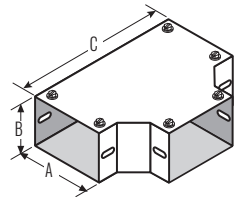

45° Elbow/Type C

45° Elbow/Type D

MEGA Stock Code	Dimension A inches	Dimension B inches	Dimension C inches	For Use with Wireway P/N
UL45 425CSA	4	2-1/2	4-9/16	UGTR 254120CSA
UL45 625CSA	6	2-1/2	4-9/16	UGTR 256120CSA
UL45 825CSA	8	2-1/2	4-9/16	UGTR 258120CSA
UL45 64CSA	6	4	5-1/4	UGTR 46120CSA
UL45 84CSA	8	4	5-1/4	UGTR 48120CSA

45° Elbow/Type D

Note: Product photos are for reference only.

Tees/Type C

MEGA Stock Code	Dimension A inches	Dimension B inches	Dimension C inches	For Use with Wireway P/N
UTEE 2525CSA	2-1/2	2-1/2	9-7/8	UGTR 2525120CSA
UTEE 254CSA	2-1/2	4	9-7/8	UGTR 254120CSA
UTEE 256CSA	2-1/2	6	9-7/8	UGTR 256120CSA
UTEE 258CSA	2-1/2	8	9-7/8	UGTR 258120CSA
UTEE 44CSA	4	4	11-3/8	UGTR 44120CSA
UTEE 46CSA	4	6	11-3/8	UGTR 46120CSA
UTEE 48CSA	4	8	11-3/8	UGTR 48120CSA
UTEE 66CSA	6	6	13-3/8	UGTR 66120CSA
UTEE 88CSA	8	8	15-3/8	UGTR 88120CSA

Tees / Type C

Tees/Type D

MEGA Stock Code	Dimension A inches	Dimension B inches	Dimension C inches	For Use with Wireway P/N
UTEE 425CSA	4	2-1/2	11-3/8	UGTR 254120CSA
UTEE 625CSA	6	2-1/2	13-3/8	UGTR 256120CSA
UTEE 825CSA	8	2-1/2	15-3/8	UGTR 258120CSA
UTEE 64CSA	6	4	13-3/8	UGTR 46120CSA
UTEE 84CSA	8	4	15-3/8	UGTR 48120CSA