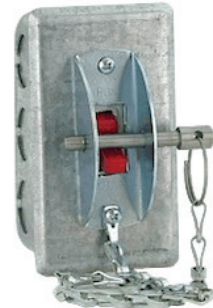

PIT SWITCHES

MEGA Stock Code - PSS-1

- Run/Stop steel switch guard
- Switch 1NO, 20A 120/277V AC

PSS-1

MEGA Stock Code – PSS-2

- Run/Stop steel switch guard
- Safety steel ball lock pin with 7" chain
- Switch 1NO, 20A 120/277V AC

PSS-2

MEGA Stock Code – PSS-3

- Push to Stop / Pull to Run
- Maintained in both positions
- Switch 1NC, 10A 600V AC, 5A 250V DC

PSS-3

MEGA Stock Code – PSS-4

- Push to Stop / Pull to run.
- One normally open & one normally closed contact
- Four-prong guard helps prevent accidental engagement of the switch

PSS-4

MEGA Stock Code – PF-SWITCH

- Easy Installation
- All Components are UL-listed.
- May be switched from NO to NC

PF-SWITCH

Note: Product photos are for reference only.

PIT WORK LIGHT

MEGA Stock Code – PWLG

ACBG

Note: Product photos are for reference only.

PIT FLOOD ALARM

PIT flood alarms designed for up to 4' deep pit and equipped with an 8' long power cord, 3-wire grounded plug, and 6" alarm bell. They are extremely adjustable, mounting to 8#, 12#, or 15# rails.